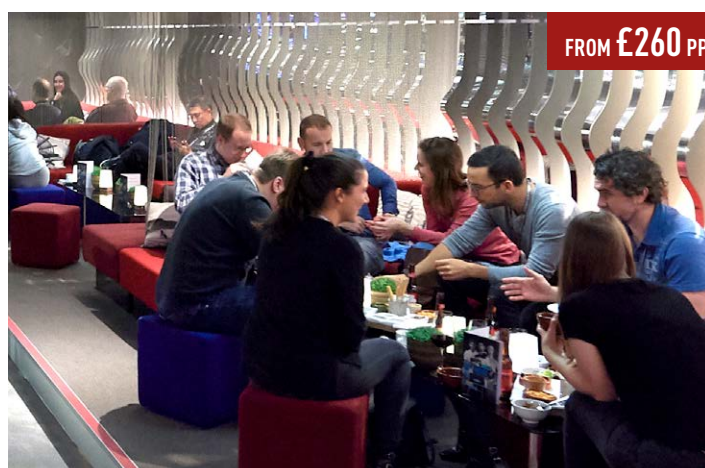

PRICES (All prices excl. VAT)

DATE NOV 2020	SESSION	PRICE (£) / SESSION	
		HOSPITALITY SEAT	HOSPITALITY SEAT (FRONT ROWS)♦
THU 19	AFTERNOON	260	310
	EVENING	360	430
	FULL DAY	590	710
FRI 20	AFTERNOON	295	340
	EVENING	295	340
	FULL DAY	565	650
SAT 21	AFTERNOON	395	470
	EVENING	395	470
	FULL DAY	750	890
SUN 22	AFTERNOON	520	650

♦ We offer a limited number of exclusive seats in the front four rows, located at the front of the lower bowl seating within the arena.

ITINERARY*

AFTERNOON SESSION

10.45	Hospitality opens
11.00-13.30	Lunch
12.00	Doubles Match
14.00	Singles Match
16.00	Bar closes
16.15**	Guests depart

EVENING SESSION

16.45	Hospitality opens
17.15-19.15	Dinner
18.00 (17:45 FRIDAY)	Doubles Match
20.00 (NOT BEFORE)	Singles Match
22.00	Bar closes
22.15**	Guests depart

FINAL

14.00	Hospitality opens
14.15-17.15	Lunch
15.30	Doubles Match
18.00 (NOT BEFORE)	Singles Match
20.00	Bar closes
20.15**	Guests depart

* All timings are approximate, subject to the Tournament's discretion and may vary depending on the length of preceding matches.

** In the event that a match finishes later than this, guests will be encouraged to leave promptly.

TAKE YOUR PLACE

For more information, to arrange a meeting or to book your hospitality packages call us on +41 (0) 4 1799 6944 or email sales@swiss-event24.ch

www.swiss-event24.com

TITLE PARTNER

Nitto

PLATINUM PARTNERS

FedEx

Infosys

The players shown are for illustrative purposes only. Qualification and participation subject to ATP rules. Nitto ATP Finals images courtesy of Wonderhatch.co.uk, Ben Fisher and Cristian Cocjocariu.