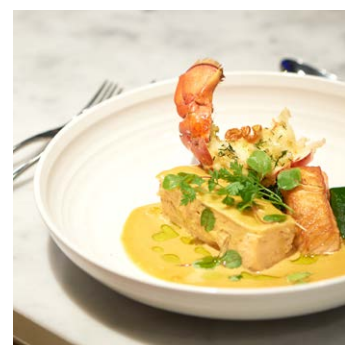

PRICES (All prices excl. VAT)

PRICE (£) / SESSION

DATE NOV 2020	HOSPITALITY SEAT			HOSPITALITY SEAT (FRONT ROWS)*		
	AFTERNOON	EVENING	FULL DAY	AFTERNOON	EVENING	FULL DAY
SUN 15	270	290	500	310	330	580
MON 16	270	330	540	310	380	650
TUE 17	270	390	590	310	450	680
WED 18	330	460	710	380	530	820
THU 19	350	525	790	400	600	910
FRI 20	430	430	770	500	500	890
SAT 21	540	540	970	650	650	1,170
SUN 22	795	-	-	990	-	-

* We offer a limited number of exclusive seats in the front four rows, located at the front of the lower bowl seating within the arena.